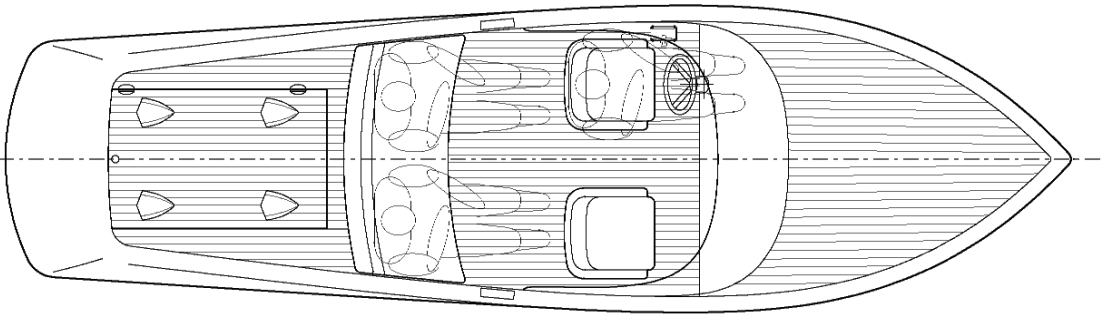

COCKWELLS
TAILORMADE TENDERS

SOUTH WEST SHIPYARD
PONSARDEN
FALMOUTH TR11 2SE
UK

+44 (0)1326 377 366
info@cockwells.co.uk

www.cockwells.co.uk