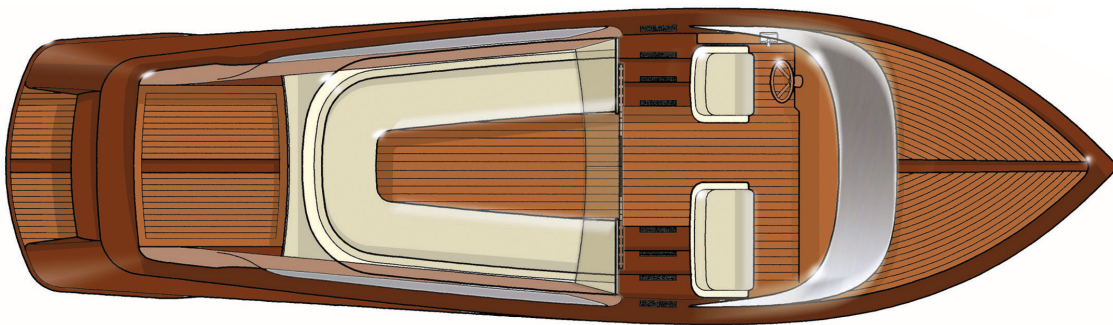

COCKWELLS
TAILORMADE TENDERS

SOUTH WEST SHIPYARD
PONSARDEN
FALMOUTH TR11 2SE
UK

+44 (0)1326 377 366
info@cockwells.co.uk

www.cockwells.co.uk