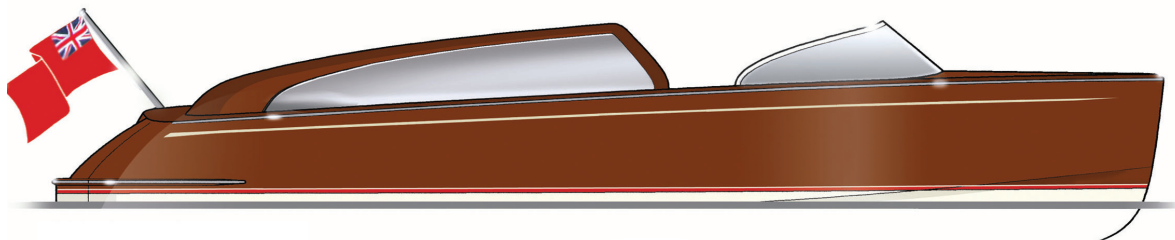

COCKWELLS
TAILORMADE TENDERS

SOUTH WEST SHIPYARD
PONSARDEN
FALMOUTH TR11 2SE
UK

+44 (0)1326 377 366
info@cockwells.co.uk

www.cockwells.co.uk