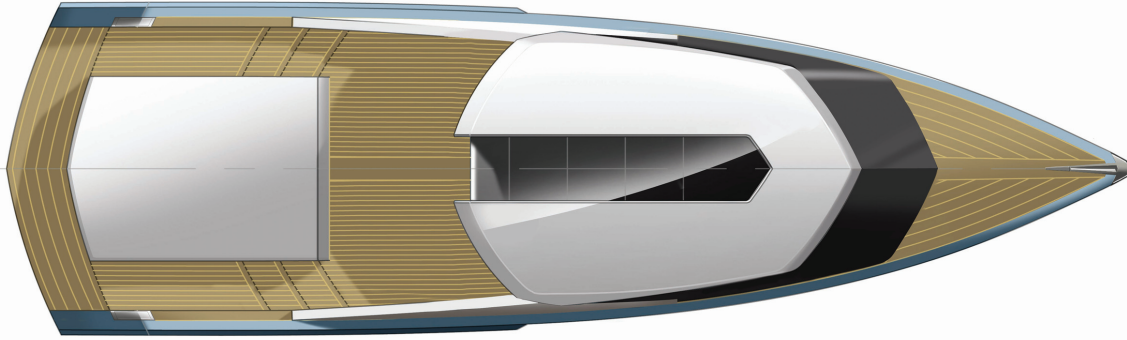

Cockwells Modern and Classic Boatbuilding and Redman Whiteley Dixon

Limousine Tender

Principal dimensions

Length overall
9.7m

Beam
2.86m

Height
1.75m

Approx weight from
3500kg

COCKWELLS
TAILORMADE TENDERS