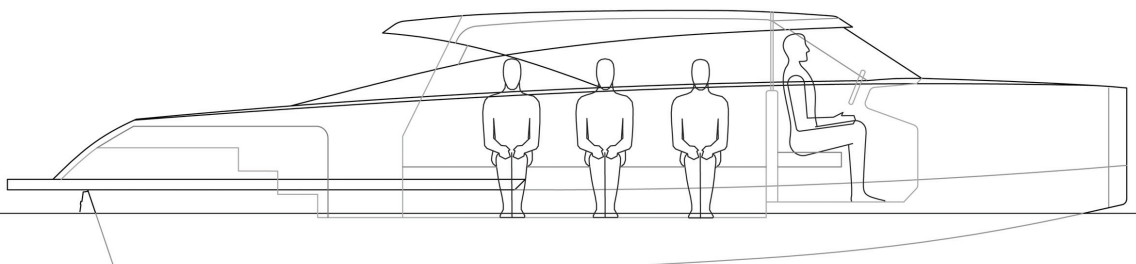

Cockwells Modern and Classic Boatbuilding and Redman Whiteley Dixon

Limousine Tender

Principal dimensions

Length overall
9.7m

Beam
2.86m

Height
1.75m

Approx weight from
3500kg

COCKWELLS
TAILORMADE TENDERS