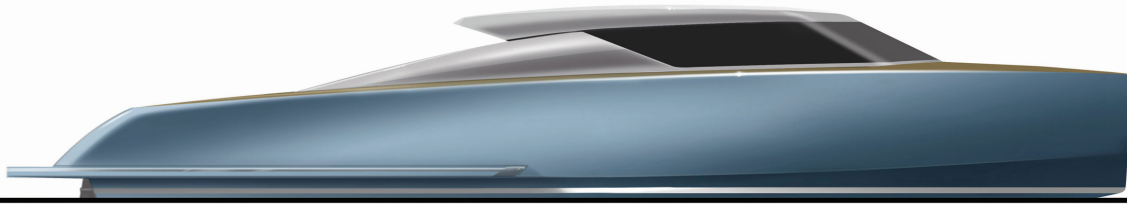

Cockwells Modern and Classic Boatbuilding and Redman Whiteley Dixon

Limousine Tender

Principal dimensions

Length overall
9.7m

Beam
2.86m

Height
1.75m

Approx weight from
3500kg

COCKWELLS
TAILORMADE TENDERS