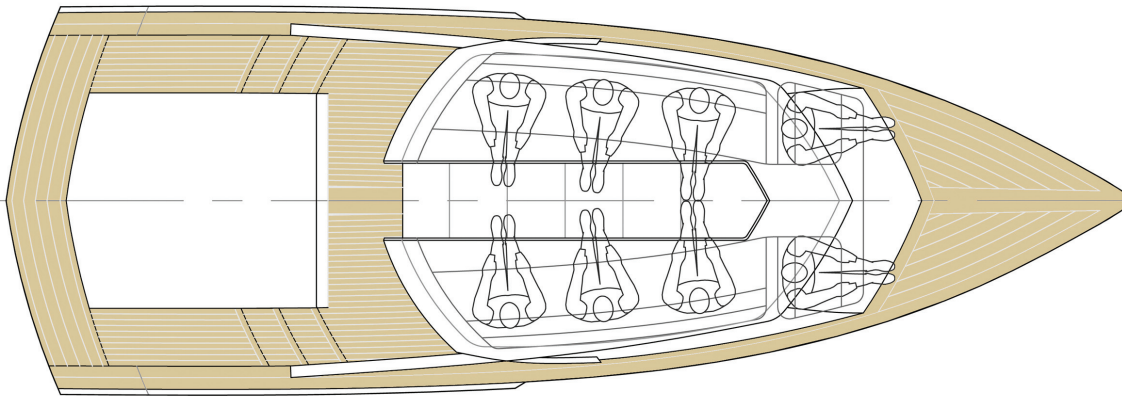

Cockwells Modern and Classic Boatbuilding and Redman Whiteley Dixon

Limousine Tender

Principal dimensions

Length overall
9.7m

Beam
2.86m

Height
1.75m

Approx weight from
3500kg

COCKWELLS
TAILORMADE TENDERS