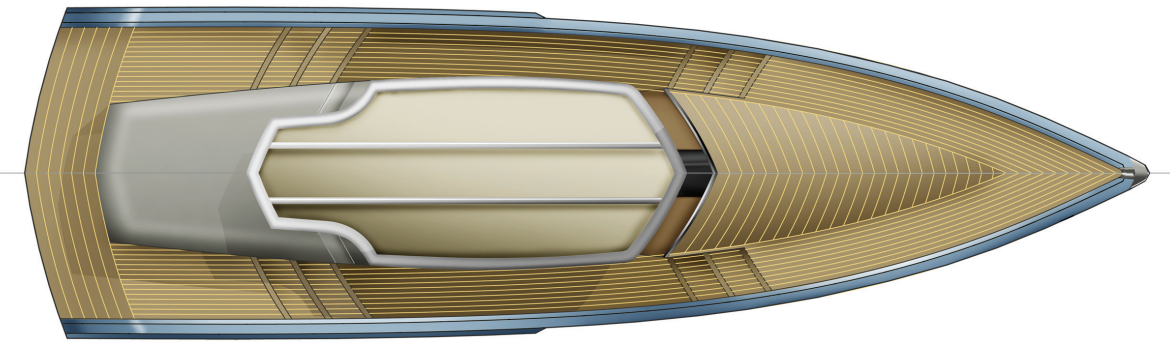

### Principal dimensions

Length overall  
9.7 m

Beam  
2.86 m

Height  
sunshade lowered  
1.3m  
sunshade raised  
2.22m

Approx weight from  
3500 kg

**COCKWELLS**  
TAILORMADE TENDERS

SOUTH WEST SHIPYARD  
PONSARDEN  
FALMOUTH TR11 2SE  
UK