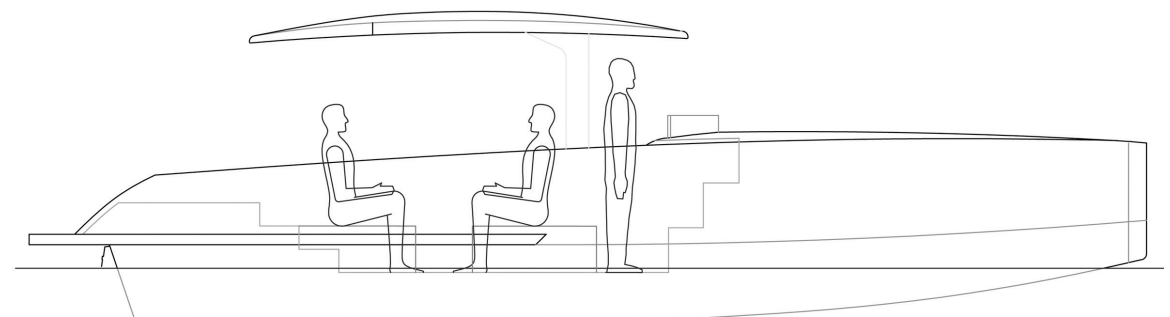

### Principal dimensions

Length overall  
9.7 m

Beam  
2.86 m

Height  
sunshade lowered  
1.3m  
sunshade raised  
2.22m

Approx weight from  
3500 kg

**COCKWELLS**  
TAILORMADE TENDERS

SOUTH WEST SHIPYARD  
PONSARDEN  
FALMOUTH TR11 2SE  
UK