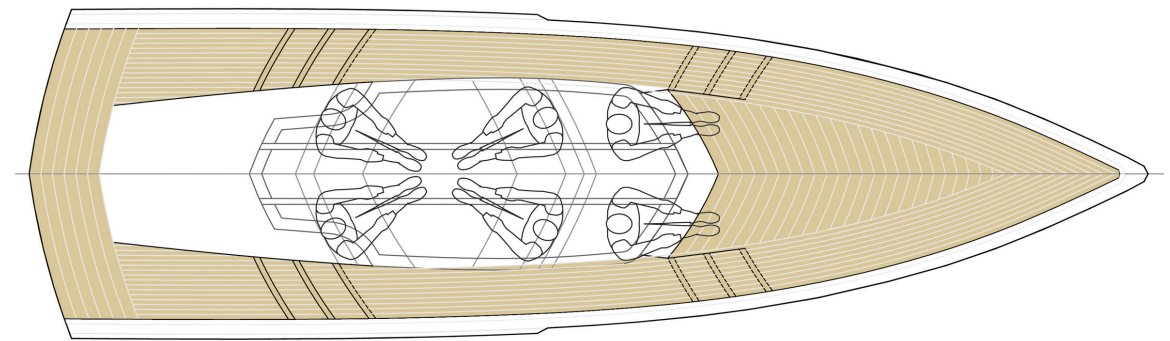

### Principal dimensions

Length overall  
9.7 m

Beam  
2.86 m

Height  
sunshade lowered  
1.3m  
sunshade raised  
2.22m

Approx weight from  
3500 kg

**COCKWELLS**  
TAILORMADE TENDERS

SOUTH WEST SHIPYARD  
PONSARDEN  
FALMOUTH TR11 2SE  
UK