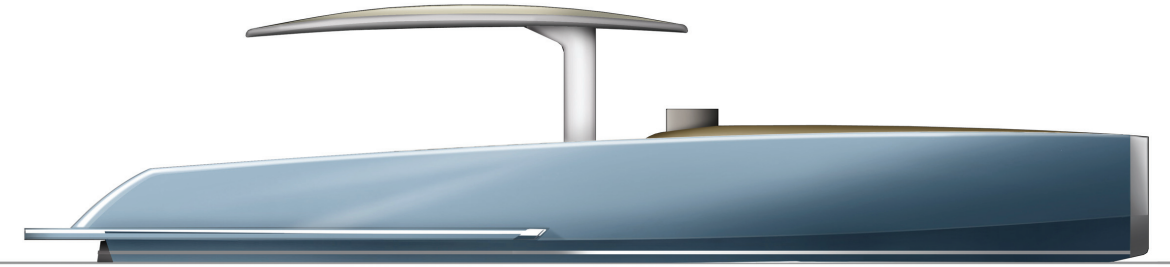

### Principal dimensions

Length overall  
9.7 m

Beam  
2.86 m

Height  
sunshade lowered  
1.3m  
sunshade raised  
2.22m

Approx weight from  
3500 kg

**COCKWELLS**  
TAILORMADE TENDERS

SOUTH WEST SHIPYARD  
PONSARDEN  
FALMOUTH TR11 2SE  
UK